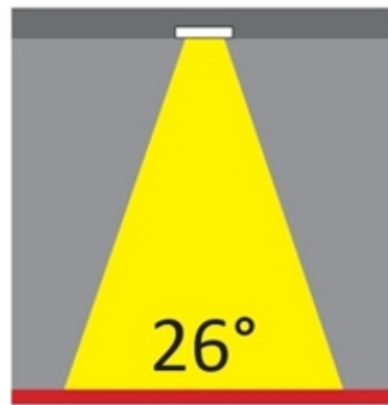

DIXIT RECESSED

E5607021-

PROJECT	
TYPE	
SPECIFIER	
QUANTITY	
DATE	

	DP	DV	
Dimming	Phase	0-10V	
Color Temperature	27K 30K 35K 40K		K°
	2700K 3000K 3500K 4000K		

Order Example K°

L5XXXXXX-DV-30K

0-10V 3000K

E