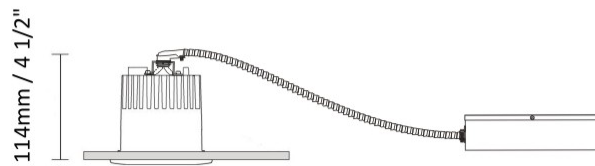

Ø 70mm (2 3/4")